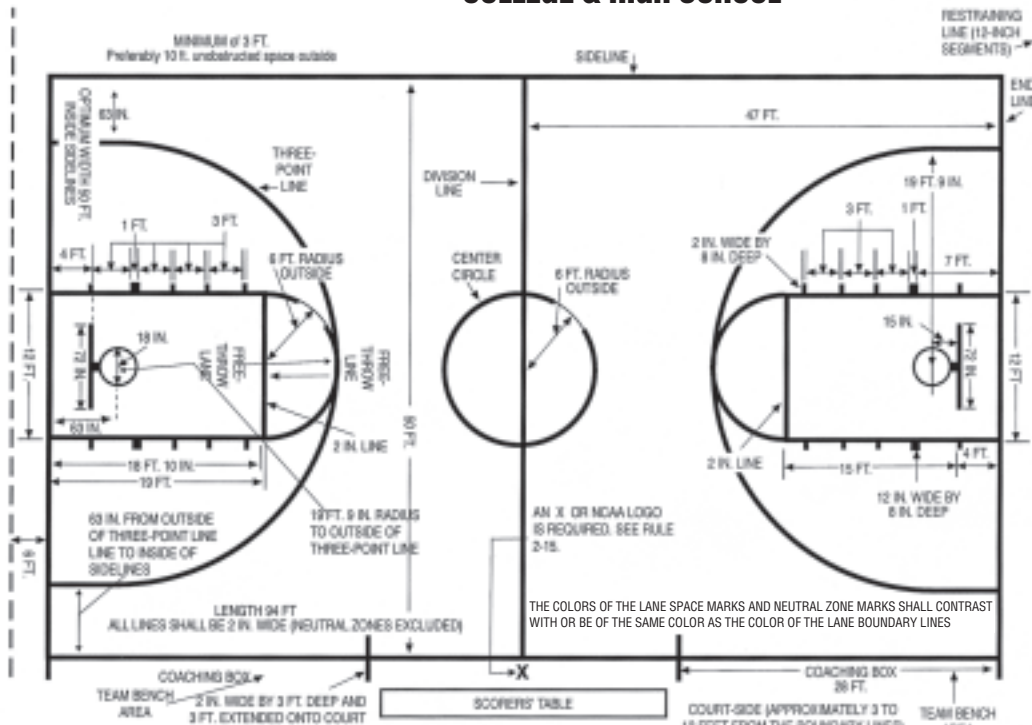

BASKETBALL

PROFESSIONAL

(Diagram courtesy of the NBA.)

COLLEGE & HIGH SCHOOL

Note: The lane-space marks that appear parallel to the backboard on the high school court do not appear on the college court. Required length of the college court is 94 feet. Optimum length of the high school court is 84 feet. If court is less than 74 feet long, it should be divided by two lines, each parallel to and 40 feet from the farther end line. Tableside coaching boxes are optional at the high school level, and are bounded by a line 28 feet from the end line, the sideline, a line no more than 14 feet from the 28-foot line, and the team bench.