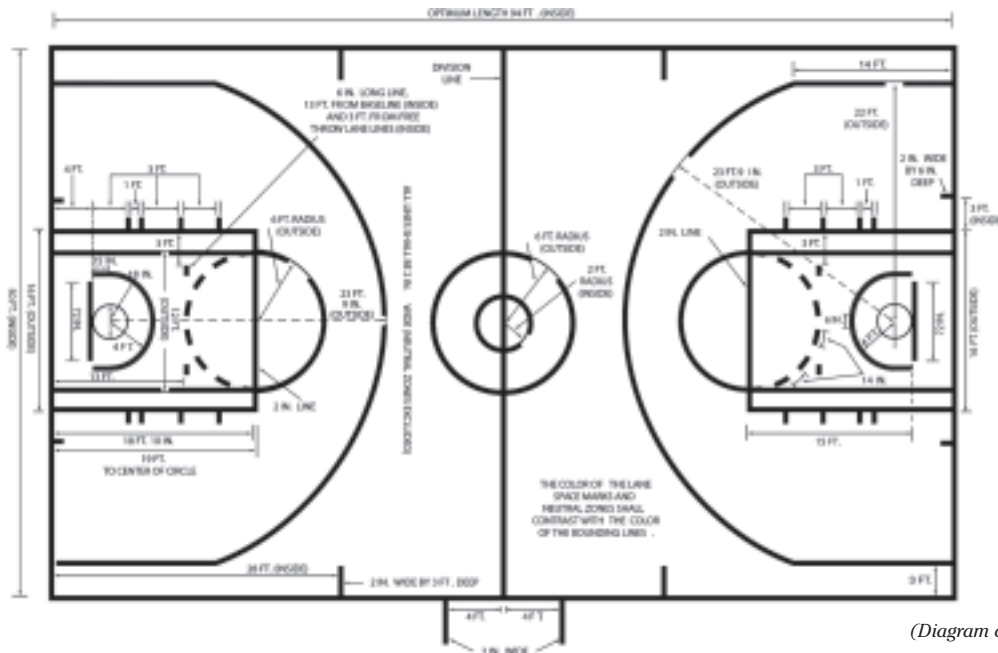

BASKETBALL

PROFESSIONAL

(Diagram courtesy of the NBA.)

COLLEGE & HIGH SCHOOL

Note: The lane-space marks that appear parallel to the backboard on the high school court do not appear on the college court. Required length of the college court is 94 feet. Optimum length of the high school court is 84 feet. If court is less than 74 feet long, it should be divided by two lines, each parallel to and 40 feet from the farther end line. Tableside coaching boxes are optional at the high school level, and are bounded by a line 28 feet from the end line, the sideline, a line no more than 14 feet from the 28-foot line, and the team bench.